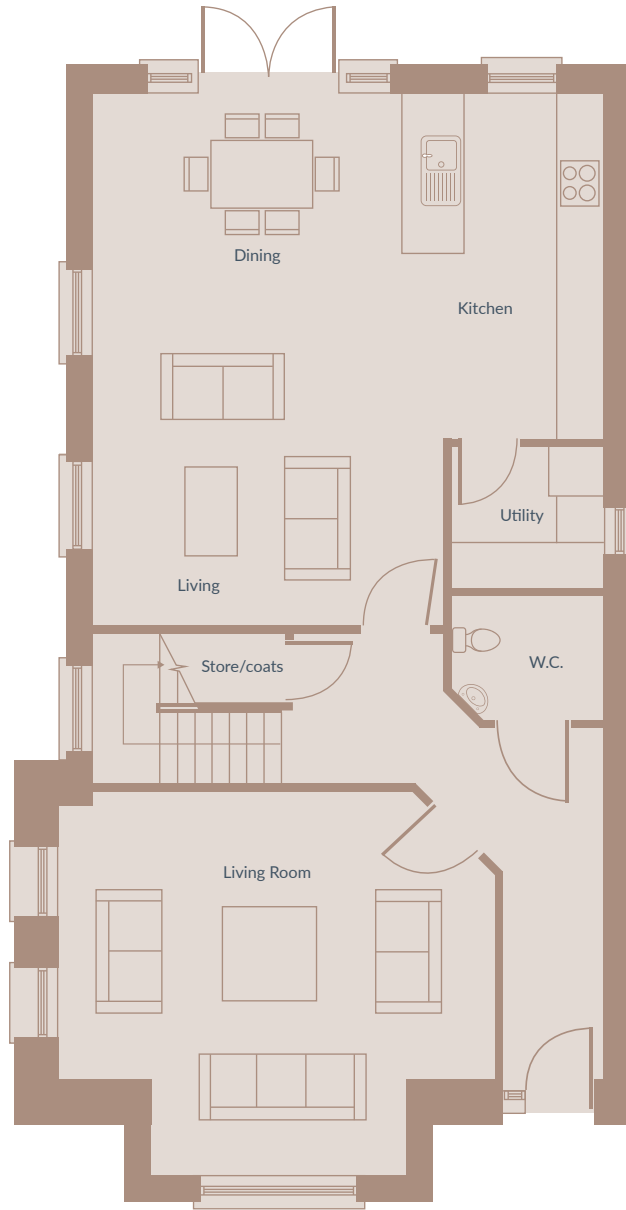

Tigh an 
Ghabhann
MOYCULLEN

Floor Plans

House Type A

4 Bed Semi Detached
158 sq m. / 1,700 sq ft.

Ground Floor
68 sq m.

First Floor
51 sq m.

Second Floor
39 sq m.

House Type B

5 Bed Semi Detached
202 sq m. / 2,175 sq ft.

Ground Floor
98 sq m.

First Floor
65 sq m.

Second Floor
39 sq m.

House Type C

4 Bed Detached
164 sq m. / 1,765 sq ft.

Ground Floor
89 sq m.

First Floor
75 sq m.