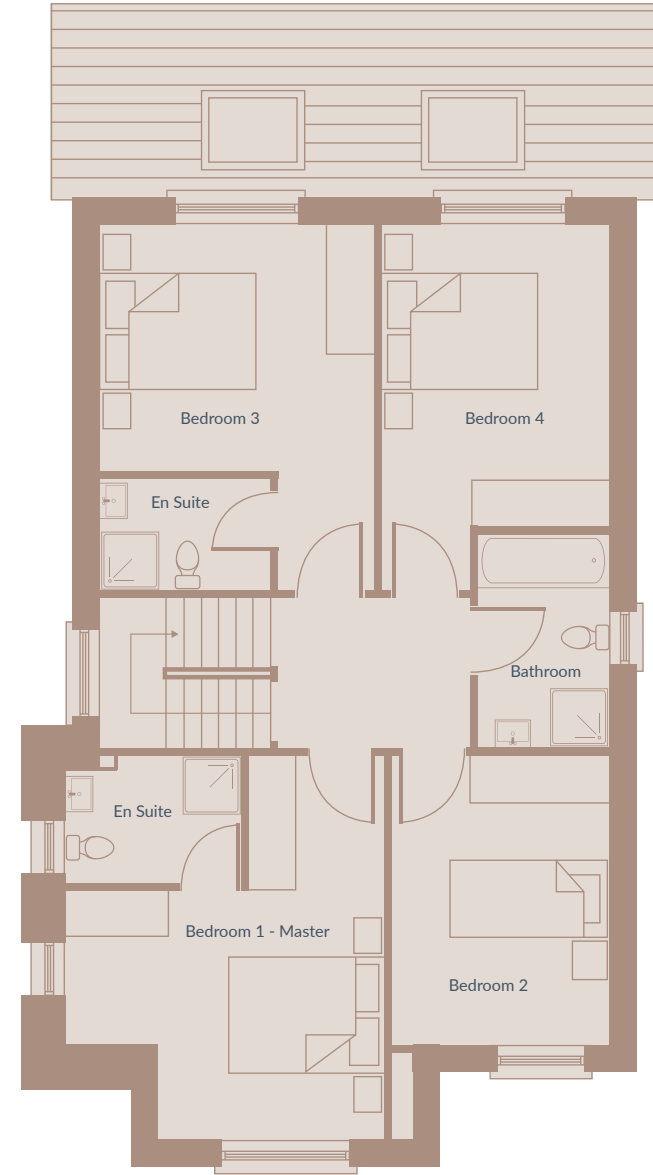

Tigh an 
Ghabhann
MOYCULLEN

Floor Plans

House Type A

4 Bed Semi Detached
158 sq m. / 1,700 sq ft.

Ground Floor
68 sq m.

First Floor
51 sq m.

Second Floor
39 sq m.

House Type B

5 Bed Semi Detached
202 sq m. / 2,175 sq ft.

Ground Floor
98 sq m.

First Floor
65 sq m.

Second Floor
39 sq m.

House Type C

4 Bed Detached
164 sq m. / 1,765 sq ft.

Ground Floor
89 sq m.

First Floor
75 sq m.