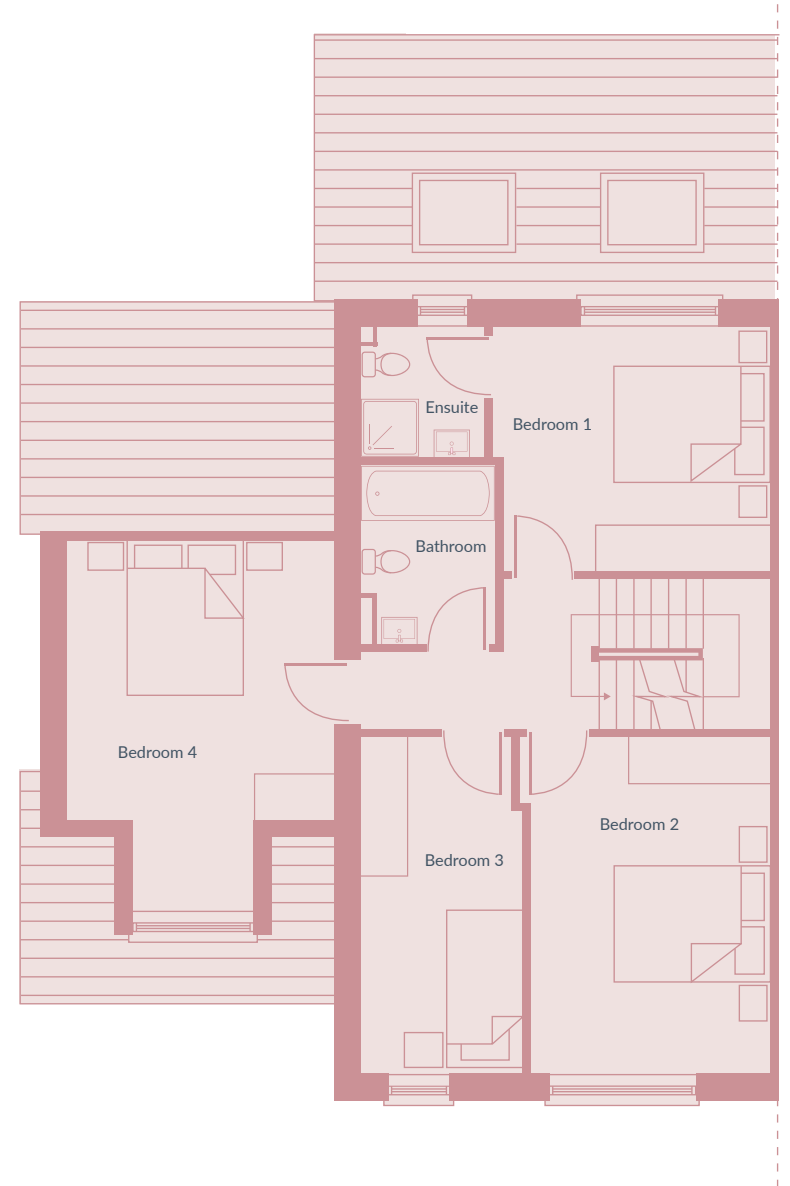

Tigh an 
Ghabhann
MOYCULLEN

Floor Plans

House Type A

4 Bed Semi Detached
158 sq m. / 1,700 sq ft.

Ground Floor
68 sq m.

First Floor
51 sq m.

Second Floor
39 sq m.

House Type B

5 Bed Semi Detached
202 sq m. / 2,175 sq ft.

Ground Floor
98 sq m.

First Floor
65 sq m.

Second Floor
39 sq m.

House Type C

4 Bed Detached
164 sq m. / 1,765 sq ft.

Ground Floor
89 sq m.

First Floor
75 sq m.