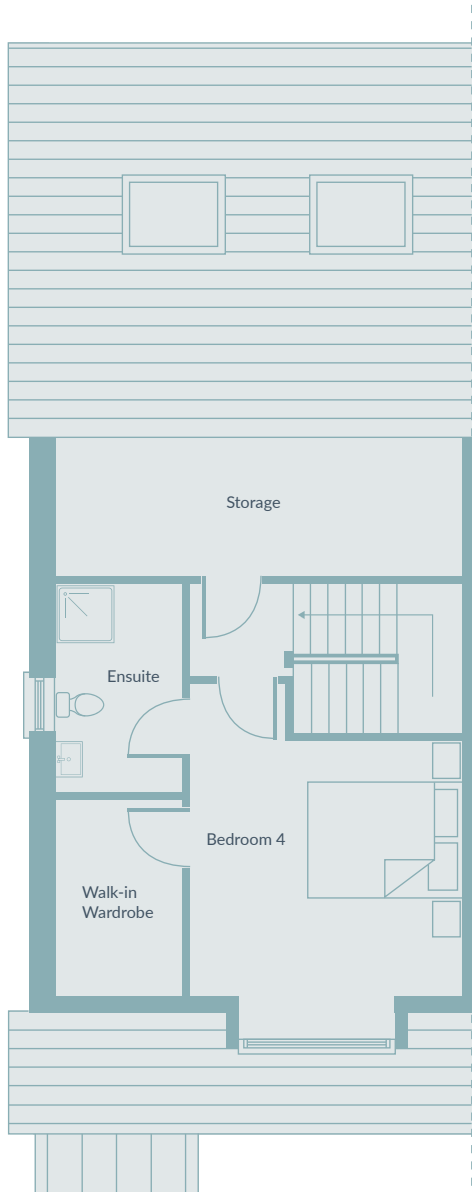

Tigh an 
Ghabhann
MOYCULLEN

Floor Plans

House Type A

4 Bed Semi Detached
158 sq m. / 1,700 sq ft.

Ground Floor
68 sq m.

First Floor
51 sq m.

Second Floor
39 sq m.

House Type B

5 Bed Semi Detached
202 sq m. / 2,175 sq ft.

Ground Floor
98 sq m.

First Floor
65 sq m.

Second Floor
39 sq m.

House Type C

4 Bed Detached
164 sq m. / 1,765 sq ft.

Ground Floor
89 sq m.

First Floor
75 sq m.