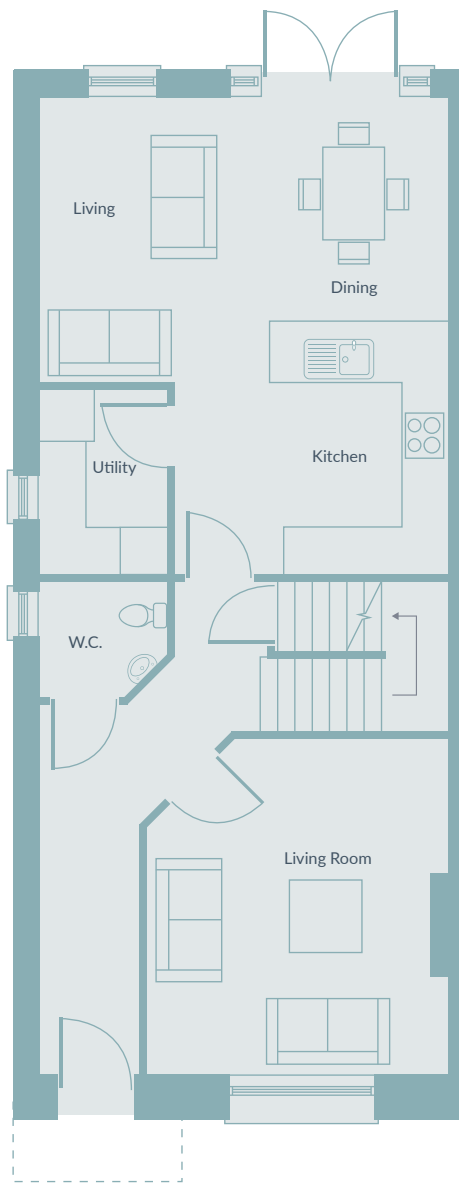

Tigh an 
Ghabhann
MOYCULLEN

Floor Plans

House Type A

4 Bed Semi Detached
158 sq m. / 1,700 sq ft.

Ground Floor
68 sq m.

First Floor
51 sq m.

Second Floor
39 sq m.

House Type B

5 Bed Semi Detached
202 sq m. / 2,175 sq ft.

Ground Floor
98 sq m.

First Floor
65 sq m.

Second Floor
39 sq m.

House Type C

4 Bed Detached
164 sq m. / 1,765 sq ft.

Ground Floor
89 sq m.

First Floor
75 sq m.