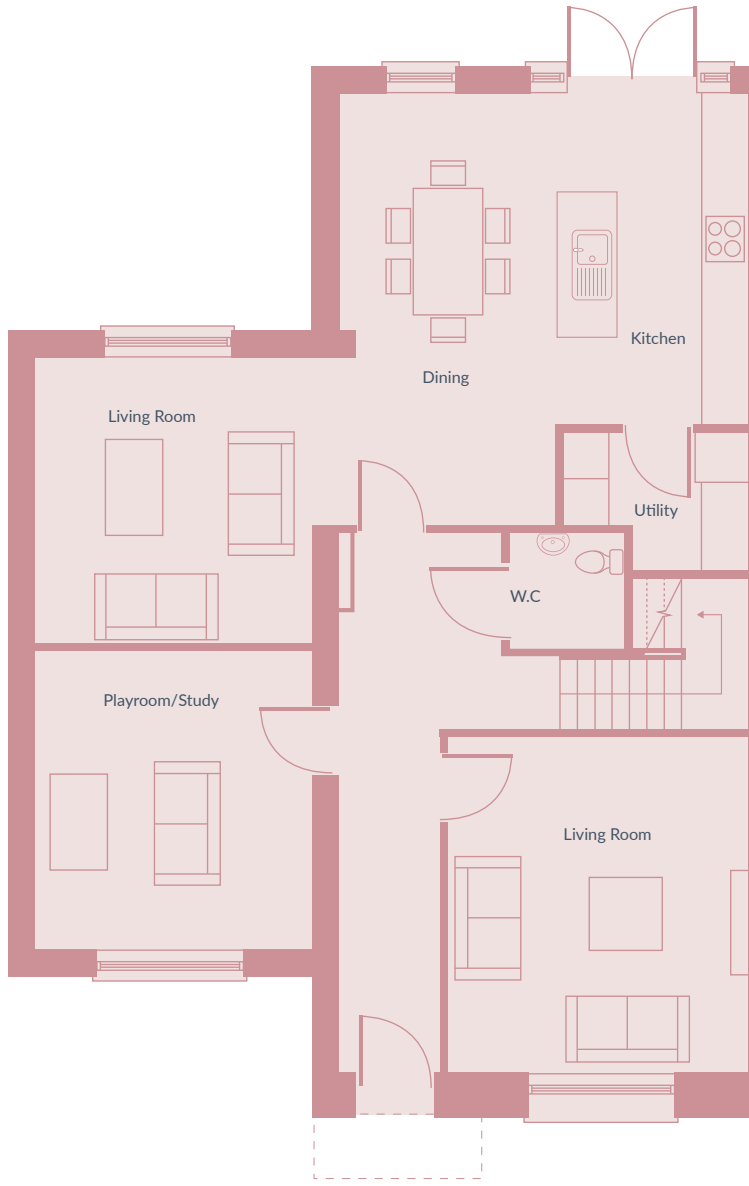

Tigh an 
Ghabhann
MOYCULLEN

Floor Plans

House Type A

4 Bed Semi Detached
158 sq m. / 1,700 sq ft.

Ground Floor
68 sq m.

First Floor
51 sq m.

Second Floor
39 sq m.

House Type B

5 Bed Semi Detached
202 sq m. / 2,175 sq ft.

Ground Floor
98 sq m.

First Floor
65 sq m.

Second Floor
39 sq m.

House Type C

4 Bed Detached
164 sq m. / 1,765 sq ft.

Ground Floor
89 sq m.

First Floor
75 sq m.