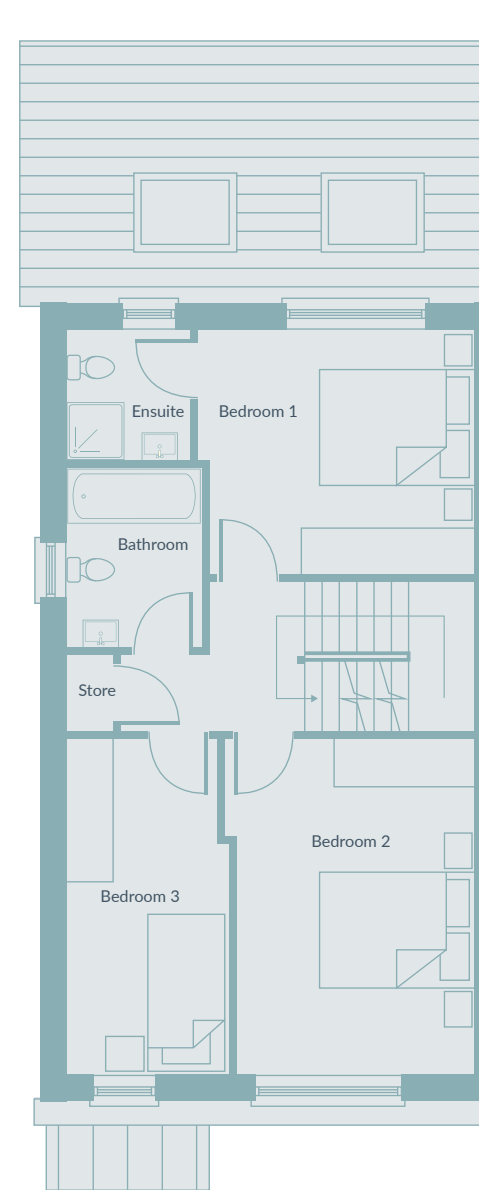

Tigh an 
Ghabhann
MOYCULLEN

Floor Plans

House Type A

4 Bed Semi Detached
158 sq m. / 1,700 sq ft.

Ground Floor
68 sq m.

First Floor
51 sq m.

Second Floor
39 sq m.

House Type B

5 Bed Semi Detached
202 sq m. / 2,175 sq ft.

Ground Floor
98 sq m.

First Floor
65 sq m.

Second Floor
39 sq m.

House Type C

4 Bed Detached
164 sq m. / 1,765 sq ft.

Ground Floor
89 sq m.

First Floor
75 sq m.